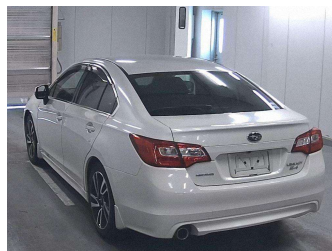

2014 Subaru Legacy

Purchase Price **POA**
Includes GST, Registration & Licensing

Finance may be available on this vehicle. Ask one of our friendly staff for more information.

Gain peace of mind with Mechanical Breakdown Insurance. **Ask us how.**

Top features
None Listed

Body Style
-

Odometer
113,080 km

Engine
2500 cc

Fuel Type
Petrol

Transmission
CVT

Wheels
-

VIN
-