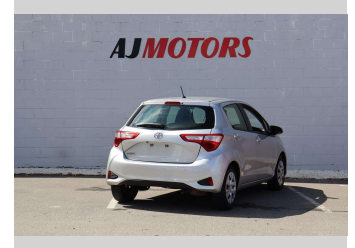

# 2019 Toyota Yaris GX (NZ New)

**Purchase Price** **\$11,980**

Includes GST  
Excludes on-road costs of \$295

Finance may be available on this vehicle. Ask one of our friendly staff for more information.

Body Style  
**4 door, Hatchback**

Odometer  
**119,800 km**

Engine  
**1300 cc, Internal Combustion**

Fuel Type  
**Petrol**

Transmission  
**Automatic**

Wheels  
**15", Hubcap**

VIN  
**JTDKW3D3X01008775**

Interior  
**Black, Plastic**

Safety

Based on 2017 ANCAP rating for 17-20 models with dual frontal+side+head+knee airbags

Reg No.  
**MKJ229**

Ext Colour  
**Silver**

History  
**NZ New**

Seats  
**5 seats, Cloth**