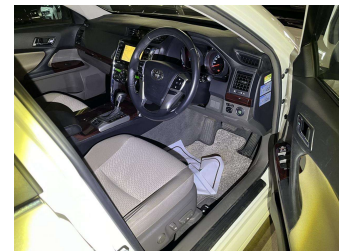

2010 Toyota MARKX

Purchase Price **POA**
Includes GST, Registration & Licensing

Finance may be available on this vehicle. Ask one of our friendly staff for more information.

Gain peace of mind with Mechanical Breakdown Insurance. **Ask us how.**

Top features
None Listed

Body Style

-

Odometer
78,768 km

Engine
2500 cc

Fuel Type
Petrol

Transmission
CVT

Wheels
-

VIN
-

Interior
-

Safety
-

Reg No.

-

Ext Colour
Pearl

History
Ex-Overseas

Seats
-