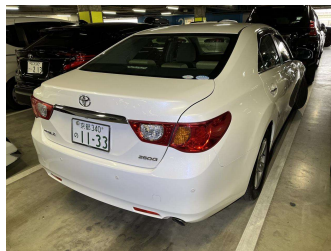

2010 Toyota MARKX

Purchase Price **POA**
Includes GST, Registration & Licensing

Finance may be available on this vehicle. Ask one of our friendly staff for more information.

Gain peace of mind with Mechanical Breakdown Insurance. **Ask us how.**

Top features
None Listed

Body Style

-

Odometer
78,768 km

Engine
2500 cc

Fuel Type
Petrol

Transmission
CVT

Wheels
-