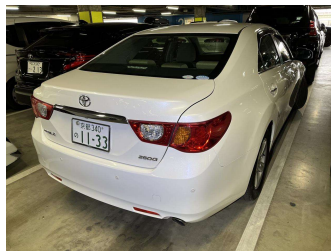

2010 Toyota MARKX

Purchase Price
Includes GST, Registration & Licensing

POA

Finance may be available on this vehicle. Ask one of our friendly staff for more information.

Gain peace of mind with Mechanical Breakdown Insurance. **Ask us how.**

Top features

None Listed

Body Style

-

Odometer

78,768 km

Engine

2500 cc