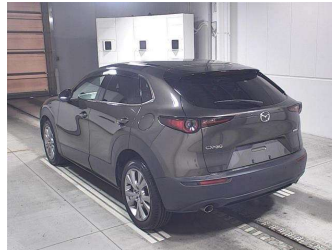

2019 Mazda CX-30 20S L PACKAGE

Purchase Price **POA**
Includes GST, Registration & Licensing

Finance may be available on this vehicle. Ask one of our friendly staff for more information.

Gain peace of mind with Mechanical Breakdown Insurance. **Ask us how.**

Top features
None Listed

Body Style

-

Odometer

78,000 km

Engine

2000 cc

Fuel Type