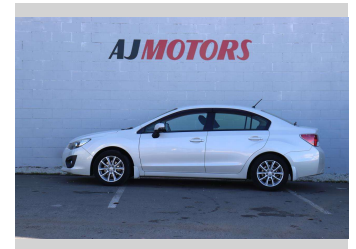

2013 Subaru Impreza G4 2.0I-S 4WD

Purchase Price

\$10,488

Includes GST
Excludes on-road costs of \$695

Finance may be available on this vehicle. Ask one of our friendly staff for more information.

finance
NOW

Body Style

4 door, Sedan

Odometer

106,200 km

Engine

2000 cc, Internal Combustion

Fuel Type

Petrol

Transmission

Automatic, AWD

Wheels

16", Factory Alloys

VIN

7AT0GF09X24013388

Interior

Black, Plastic