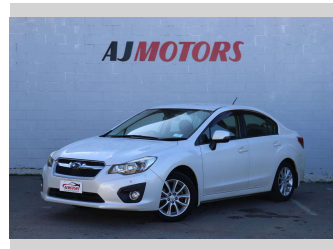

2013 Subaru Impreza G4 2.0I-S 4WD

Purchase Price

\$10,488

Includes GST
Excludes on-road costs of \$695

Finance may be available on this vehicle. Ask one of our friendly staff for more information.

finance
NOW

Body Style

4 door, Sedan

Odometer

106,200 km

Engine

2000 cc, Internal Combustion

Fuel Type

Petrol

Transmission

Automatic, AWD

Wheels

16", Factory Alloys

VIN

7AT0GF09X24013388

Interior

Black, Plastic