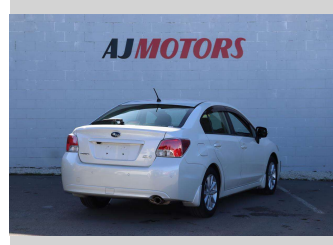

2013 Subaru Impreza G4 2.0I-S 4WD

Purchase Price

\$10,488

Includes GST
Excludes on-road costs of \$695

Finance may be available on this vehicle. Ask one of our friendly staff for more information.

finance
NOW

Body Style

4 door, Sedan

Odometer

106,200 km

Engine

2000 cc, Internal Combustion

Fuel Type

Petrol

Transmission

Automatic, AWD

Wheels

16", Factory Alloys

VIN

7AT0GF09X24013388

Interior

Black, Plastic