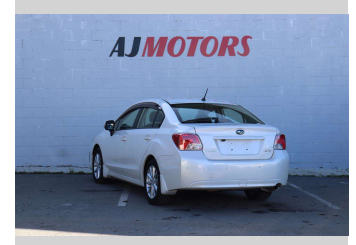

2013 Subaru Impreza G4 2.0I-S 4WD

Purchase Price

\$10,488

Includes GST
Excludes on-road costs of \$695

Finance may be available on this vehicle. Ask one of our friendly staff for more information.

finance
NOW

Body Style

4 door, Sedan

Odometer

106,200 km

Engine

2000 cc, Internal Combustion

Fuel Type

Petrol

Transmission

Automatic, AWD

Wheels

16", Factory Alloys

VIN

7AT0GF09X24013388

Interior

Black, Plastic