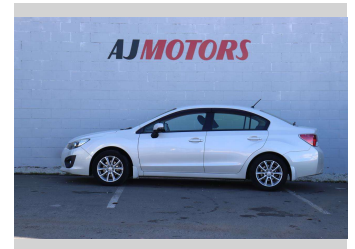

2013 Subaru Impreza G4 2.0I-S 4WD

Purchase Price **\$9,988**

Includes GST
Excludes on-road costs of \$695

Finance may be available on this vehicle. Ask one of our friendly staff for more information.

Gain peace of mind with Mechanical Breakdown Insurance. **Ask us how.**

Body Style
4 door, Sedan

Odometer
106,200 km

Engine
2000 cc, Internal Combustion

Fuel Type
Petrol

Transmission
Automatic, AWD

Wheels
16", Factory Alloys

VIN
7AT0GF09X24013388

Interior
Black, Plastic