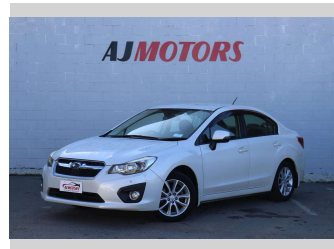

2013 Subaru Impreza G4 2.0I-S 4WD

Purchase Price **\$9,988**

Includes GST
Excludes on-road costs of \$695

Finance may be available on this vehicle. Ask one of our friendly staff for more information.

Gain peace of mind with Mechanical Breakdown Insurance. **Ask us how.**

Body Style
4 door, Sedan

Odometer
106,200 km

Engine
2000 cc, Internal Combustion

Fuel Type
Petrol

Transmission
Automatic, AWD

Wheels
16", Factory Alloys

VIN
7AT0GF09X24013388

Interior
Black, Plastic