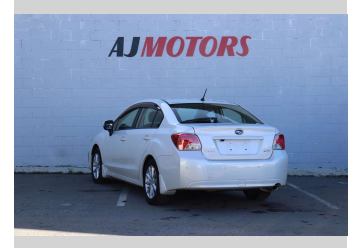

2013 Subaru Impreza G4 2.0I-S 4WD

Purchase Price **\$9,988**

Includes GST
Excludes on-road costs of \$695

Finance may be available on this vehicle. Ask one of our friendly staff for more information.

Gain peace of mind with Mechanical Breakdown Insurance. **Ask us how.**

Body Style
4 door, Sedan

Odometer
106,200 km

Engine
2000 cc, Internal Combustion

Fuel Type
Petrol

Transmission
Automatic, AWD

Wheels
16", Factory Alloys

VIN
7AT0GF09X24013388

Interior
Black, Plastic