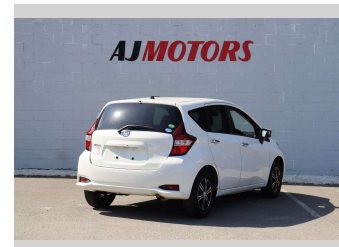

2018 Nissan Note Push button

Purchase Price **\$12,980**

Includes GST
Excludes on-road costs of \$695

Finance may be available on this vehicle. Ask one of our friendly staff for more information.

Gain peace of mind with Mechanical Breakdown Insurance. **Ask us how.**

Body Style
4 door, Hatchback

Odometer
75,700 km

Engine
1200 cc, Internal Combustion

Fuel Type
Petrol

Transmission
Automatic

Wheels
14", Custom Alloys

VIN
7AT0DH79X24573823

Interior
Black, Plastic