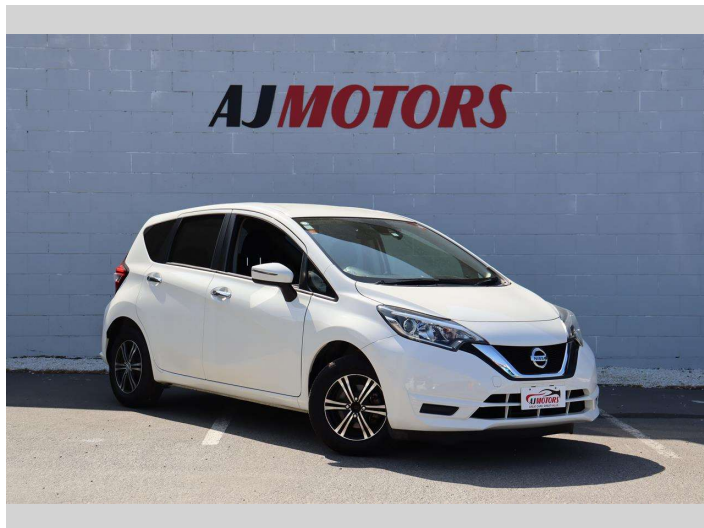

2018 Nissan Note Push button

Purchase Price **\$12,980**

Includes GST
Excludes on-road costs of \$695

Finance may be available on this vehicle. Ask one of our friendly staff for more information.

Gain peace of mind with Mechanical Breakdown Insurance. **Ask us how.**

Top features

- » ABS
- » Adaptive Cruise Control
- » Alloy Wheels
- » Bluetooth
- » Central Locking
- » Inside rear view mirror, day/night anti-glare f...
- » Multi-function steering wheel
- » Push button start
- » Smart key system with front door touch sensors

Body Style
4 door, Hatchback

Odometer
75,700 km

Engine
1200 cc, Internal Combustion

Fuel Type
Petrol

Transmission
Automatic

Wheels
14", Custom Alloys

VIN
7AT0DH79X24573823

Interior
Black, Plastic

Safety

Based on 2023 VSRR rating

Reg No.
-

Ext Colour
White

History
Ex-Overseas

Seats
5 seats, Cloth

CO2 Emissions
★★★★☆
121 grams/km

Energy Economy
★★★★☆☆