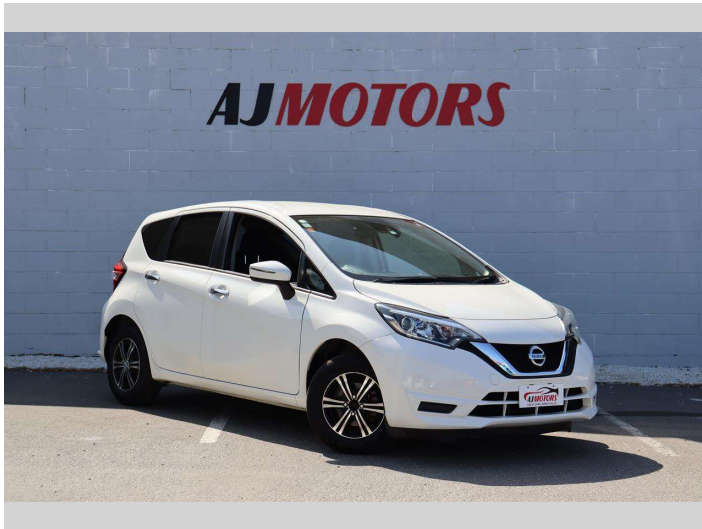

# 2018 Nissan Note Push button

Purchase Price

**\$12,980**

Includes GST  
Excludes on-road costs of \$695

Finance may be available on this vehicle. Ask one of our friendly staff for more information.

finance  
**NOW**

Body Style

**4 door, Hatchback**

Odometer

**75,700 km**

Engine

**1200 cc, Internal Combustion**

Fuel Type

**Petrol**

Transmission

**Automatic**

Wheels

**14", Custom Alloys**

VIN

**7AT0DH79X24573823**

Interior

**Black, Plastic**