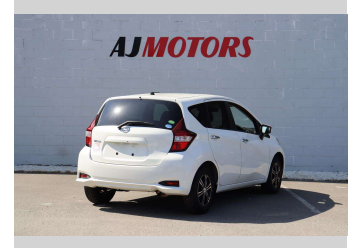

# 2018 Nissan Note Push button

Purchase Price

**\$12,980**

Includes GST  
Excludes on-road costs of \$695

Finance may be available on this vehicle. Ask one of our friendly staff for more information.

finance  
**NOW**

Body Style

**4 door, Hatchback**

Odometer

**75,700 km**

Engine

**1200 cc, Internal Combustion**

Fuel Type

**Petrol**

Transmission

**Automatic**

Wheels

**14", Custom Alloys**

VIN

**7AT0DH79X24573823**

Interior

**Black, Plastic**