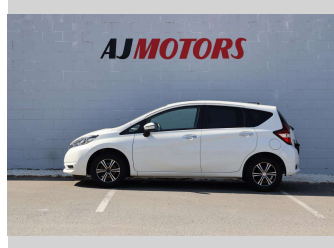

# 2018 Nissan Note Push button

Purchase Price

**\$12,980**

Includes GST  
Excludes on-road costs of \$695

Finance may be available on this vehicle. Ask one of our friendly staff for more information.

finance  
**NOW**

Body Style

**4 door, Hatchback**

Odometer

**75,700 km**

Engine

**1200 cc, Internal Combustion**

Fuel Type

**Petrol**