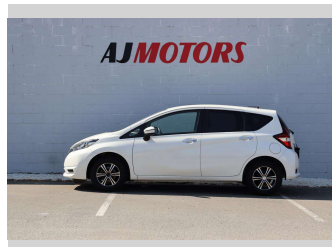

# 2018 Nissan Note Push button

Purchase Price

**\$11,988**

Includes GST  
Excludes on-road costs of \$695

Finance may be available on this vehicle. Ask one of our friendly staff for more information.

finance  
**NOW**

Body Style

**4 door, Hatchback**

Odometer

**75,700 km**

Engine

**1200 cc, Internal Combustion**

Fuel Type

**Petrol**