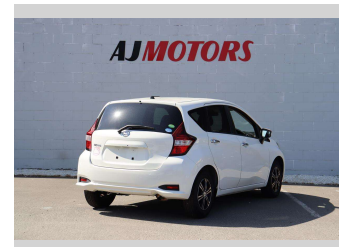

# 2018 Nissan Note Push button

Purchase Price

**\$11,988**

Includes GST  
Excludes on-road costs of \$695

Finance may be available on this vehicle. Ask one of our friendly staff for more information.

finance  
**NOW**

Body Style

**4 door, Hatchback**

Odometer

**75,700 km**

Engine

**1200 cc, Internal Combustion**

Fuel Type

**Petrol**

Transmission

**Automatic**

Wheels

**14", Custom Alloys**

VIN

**7AT0DH79X24573823**

Interior

**Black, Plastic**