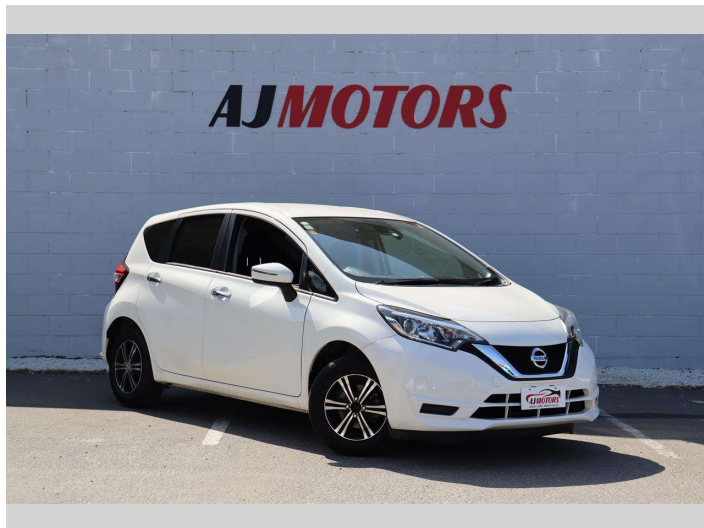

# 2018 Nissan Note Push button

Purchase Price

**\$11,988**

Includes GST  
Excludes on-road costs of \$695

Finance may be available on this vehicle. Ask one of our friendly staff for more information.

finance  
**NOW**

Body Style

**4 door, Hatchback**

Odometer

**75,700 km**

Engine

**1200 cc, Internal Combustion**

Fuel Type

**Petrol**

Transmission

**Automatic**

Wheels

**14", Custom Alloys**

VIN

**7AT0DH79X24573823**

Interior

**Black, Plastic**