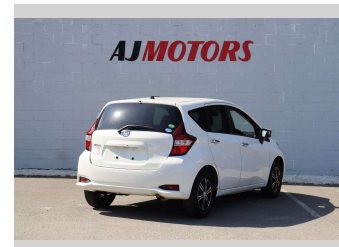

2018 Nissan Note Push button

Purchase Price

\$9,987

Includes GST
Excludes on-road costs of \$695

Finance may be available on this vehicle. Ask one of our friendly staff for more information.

finance
NOW

Gain peace of mind with Mechanical Breakdown Insurance. **Ask us how.**

autosure
INSURANCE

Top features

- » ABS
- » Adaptive Cruise Control
- » Alloy Wheels
- » Bluetooth
- » Central Locking
- » Inside rear view mirror, day/night anti-glare f...
- » Multi-function steering wheel
- » Push button start
- » Smart key system with front door touch sensors

Body Style

4 door, Hatchback

Odometer

75,700 km

Engine

1200 cc, Internal Combustion

Fuel Type

Petrol