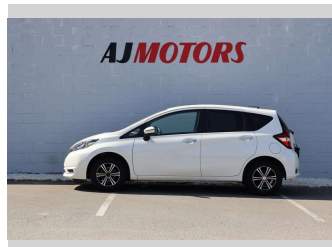

2018 Nissan Note Push button

Purchase Price

\$9,987

Includes GST
Excludes on-road costs of \$695

Finance may be available on this vehicle. Ask one of our friendly staff for more information.

finance
NOW

Gain peace of mind with Mechanical Breakdown Insurance. **Ask us how.**

Body Style

4 door, Hatchback

Odometer

75,700 km

Engine

1200 cc, Internal Combustion

Fuel Type

Petrol