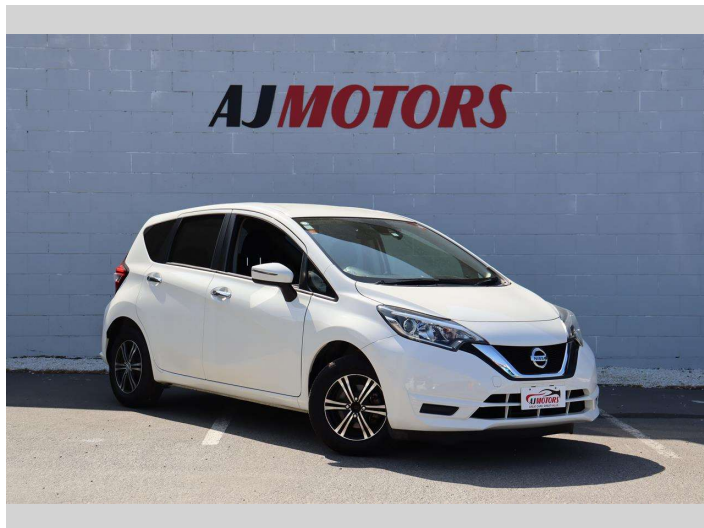

2018 Nissan Note Push button

Purchase Price

\$9,987

Includes GST
Excludes on-road costs of \$695

Finance may be available on this vehicle. Ask one of our friendly staff for more information.

finance
NOW

Gain peace of mind with Mechanical Breakdown Insurance. **Ask us how.**

autosure
INSURANCE

Top features

- » ABS
- » Adaptive Cruise Control
- » Alloy Wheels
- » Bluetooth
- » Central Locking
- » Inside rear view mirror, day/night anti-glare f...
- » Multi-function steering wheel
- » Push button start
- » Smart key system with front door touch sensors

Body Style

4 door, Hatchback

Odometer

75,700 km

Engine

1200 cc, Internal Combustion

Fuel Type

Petrol

Transmission

Automatic

Wheels

14", Custom Alloys

VIN

7AT0DH79X24573823

Interior

Black, Plastic