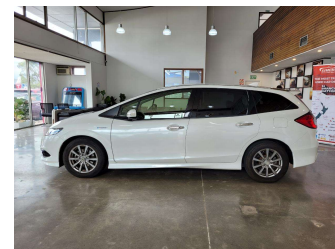

2015 Honda Jade Hybrid Cruise Control

Purchase Price **\$14,980**

Includes GST
Excludes on-road costs of \$695

Finance may be available on this vehicle. Ask one of our friendly staff for more information.

Body Style
5 door, Station Wagon

Odometer
90,999 km

Engine
1496 cc, Hybrid

Fuel Type
Hybrid

Transmission
Automatic, Front Wheel

Wheels
16", Custom Alloys

VIN
7AT08G9GX24002322

Interior
Black, Plastic

Safety

Based on 2023 VSRR rating

Reg No.
QSK699

Ext Colour
White

History
Ex-Overseas, 1 owner

Seats
6 seats, leather & fabric

CO2 Emissions
★★★★☆
118 grams/km

Energy Economy
★★★★☆☆
Annual fuel cost of \$1,960
5L per 100km