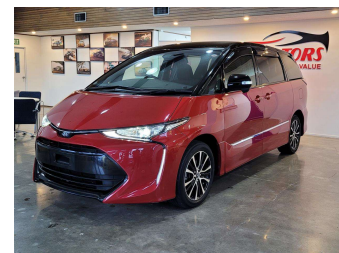

# 2016 Toyota Estima AERAS

**Purchase Price** **\$27,980**

Includes GST  
Excludes on-road costs of \$695

Finance may be available on this vehicle. Ask one of our friendly staff for more information.

Gain peace of mind with Mechanical Breakdown Insurance. **Ask us how.**

**Body Style**  
5 door, Station Wagon

**Odometer**  
62,749 km

**Engine**  
2400 cc, Internal Combustion

**Fuel Type**  
Petrol

**Transmission**  
Automatic, Front Wheel

**Wheels**  
17", Factory Alloys

**VIN**  
7AT0H61YX24144082

**Interior**  
Black, Plastic

**Safety**

Based on 2024 UCSR rating for 06-19 models

**Reg No.**  
-

**Ext Colour**  
REDTWTONE

**History**  
Ex-Overseas

**Seats**  
7 seats, Fabric

**CO2 Emissions**  
★ ★ ★ ☆ ☆ ☆  
219 grams/km