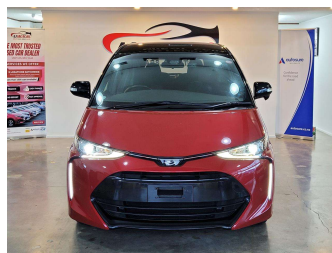

# 2016 Toyota Estima AERAS

**Purchase Price** **\$27,980**

Includes GST  
Excludes on-road costs of \$695

Finance may be available on this vehicle. Ask one of our friendly staff for more information.

Gain peace of mind with Mechanical Breakdown Insurance. **Ask us how.**

**Body Style**  
5 door, Station Wagon

**Odometer**  
62,749 km

**Engine**  
2400 cc, Internal Combustion

**Fuel Type**  
Petrol

**Transmission**  
Automatic, Front Wheel

**Wheels**  
17", Factory Alloys

**VIN**  
7AT0H61YX24144082

**Interior**  
Black, Plastic

**Safety**

Based on 2024 UCSR rating for 06-19 models

**Reg No.**  
-

**Ext Colour**  
REDTWTONE

**History**  
Ex-Overseas

**Seats**  
7 seats, Fabric

**CO2 Emissions**  
★ ★ ★ ☆ ☆ ☆  
219 grams/km