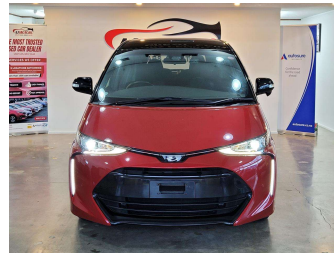

2016 Toyota Estima AERAS

Purchase Price **\$26,980**

Includes GST
Excludes on-road costs of \$695

Finance may be available on this vehicle. Ask one of our friendly staff for more information.

Gain peace of mind with Mechanical Breakdown Insurance. **Ask us how.**

Body Style
5 door, Station Wagon

Odometer
62,749 km

Engine
2400 cc, Internal Combustion

Fuel Type
Petrol

Transmission
Automatic, Front Wheel

Wheels
17", Factory Alloys

VIN
7AT0H61YX24144082

Interior
Black, Plastic

Safety

Based on 2024 UCSR rating for 06-19 models

Reg No.
-

Ext Colour
REDTWTONE

History
Ex-Overseas

Seats
7 seats, Fabric

CO2 Emissions
★ ★ ★ ☆ ☆ ☆
219 grams/km

Energy Economy
★ ☆ ☆ ☆ ☆ ☆
Annual fuel cost of \$3,680
9.4L per 100km