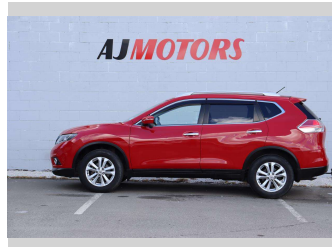

# 2015 Nissan X-Trail 4WD

**Purchase Price** **\$14,980**  
Includes GST  
 Excludes on-road costs of \$295

Finance may be available on this vehicle. Ask one of our friendly staff for more information.

Gain peace of mind with Mechanical Breakdown Insurance. **Ask us how.**

Body Style  
**5 door, RV/SUV**

Odometer  
**133,700 km**

Engine  
**2000 cc, Internal Combustion**

Fuel Type  
**#91 Petrol**

Transmission  
**Automatic, Front Wheel**

Wheels  
**17", Factory Alloys**

VIN  
**7AT0DH6LX23513868**