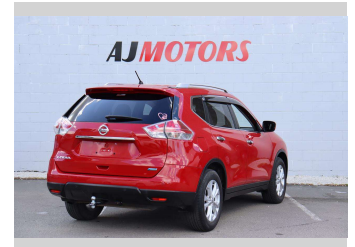

# 2015 Nissan X-Trail 4WD

**Purchase Price** **\$14,980**  
Includes GST  
 Excludes on-road costs of \$295

Finance may be available on this vehicle. Ask one of our friendly staff for more information.

Gain peace of mind with Mechanical Breakdown Insurance. **Ask us how.**

Body Style  
**5 door, RV/SUV**

Odometer  
**133,700 km**

Engine  
**2000 cc, Internal Combustion**

Fuel Type  
**#91 Petrol**

Transmission  
**Automatic, Front Wheel**

Wheels  
**17", Factory Alloys**

VIN  
**7AT0DH6LX23513868**