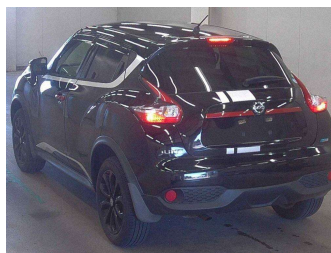

2015 Nissan Juke

Purchase Price **POA**
Includes GST, Registration & Licensing

Finance may be available on this vehicle. Ask one of our friendly staff for more information.

Gain peace of mind with Mechanical Breakdown Insurance. **Ask us how.**

Top features
None Listed

| | |
|--------------|------------------|
| Body Style | - |
| Odometer | 70,544 km |
| Engine | 1500 cc |
| Fuel Type | Petrol |
| Transmission | CVT |
| Wheels | - |
| VIN | - |
| Interior | - |
| Safety | - |