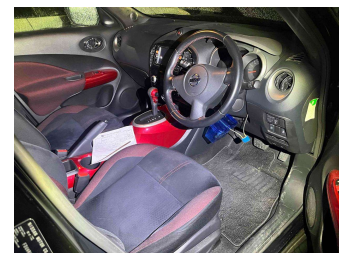

2015 Nissan Juke

Purchase Price **POA**
Includes GST, Registration & Licensing

Finance may be available on this vehicle. Ask one of our friendly staff for more information.

Gain peace of mind with Mechanical Breakdown Insurance. **Ask us how.**

Top features
None Listed

| | |
|--------------|------------------|
| Body Style | - |
| Odometer | 70,544 km |
| Engine | 1500 cc |
| Fuel Type | Petrol |
| Transmission | CVT |
| Wheels | - |
| VIN | - |
| Interior | - |
| Safety | - |