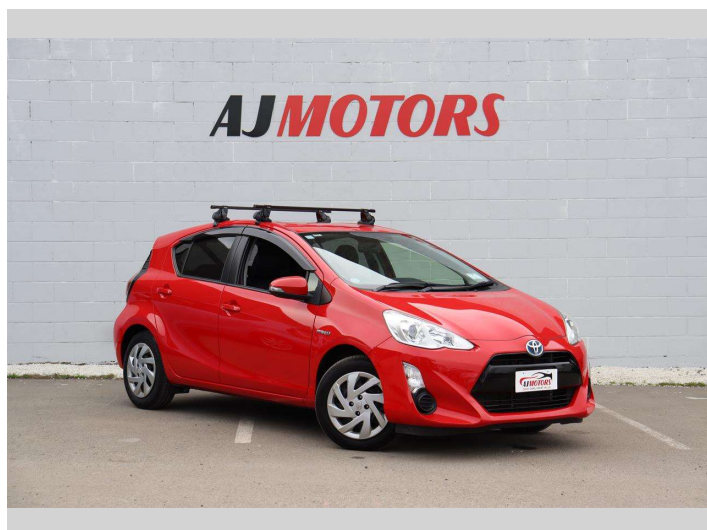

# 2015 Toyota Aqua S Push start/Heater seats/Cruise

**Purchase Price** **\$12,980**

Includes GST  
Excludes on-road costs of \$695

Finance may be available on this vehicle. Ask one of our friendly staff for more information.

<b>Body Style</b>	<b>4 door, Hatchback</b>	<b>Reg No.</b>	-
<b>Odometer</b>	<b>70,100 km</b>	<b>Ext Colour</b>	<b>Red</b>
<b>Engine</b>	<b>1500 cc, Hybrid</b>	<b>History</b>	<b>Ex-Overseas</b>
<b>Fuel Type</b>	<b>Hybrid</b>	<b>Seats</b>	<b>5 seats, Leather</b>
<b>Transmission</b>	<b>Automatic</b>	<b>CO2 Emissions</b>	★★★★☆
<b>Wheels</b>	<b>15", Hubcap</b>	<b>92 grams/km</b>	
<b>VIN</b>	<b>7AT0H65YX24376947</b>	<b>Energy Economy</b>	★★★★☆
<b>Interior</b>	<b>Black, Plastic</b>	<b>Annual fuel cost of \$1,530</b>	
<b>Safety</b>		<b>3.9L per 100km</b>	
	<small>Based on 2023 UCSR rating for 12-20 models</small>	<b>Cost per year is an estimate based on petrol price of \$2.80 per litre and an average distance of 14000 km. Emissions and Energy Economy figures standardised to 3P WLTP.</b>	
		<b>Stock ID: 22046</b>	