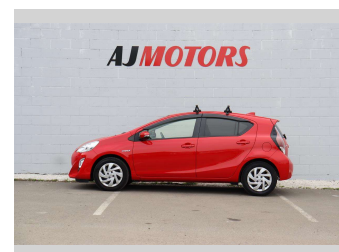

# 2015 Toyota Aqua S Push start/Heater seats/Cruise

**Purchase Price** **\$12,980**

Includes GST  
Excludes on-road costs of \$695

Finance may be available on this vehicle. Ask one of our friendly staff for more information.

<b>Body Style</b>	<b>4 door, Hatchback</b>	<b>Reg No.</b>	-
<b>Odometer</b>	<b>70,100 km</b>	<b>Ext Colour</b>	<b>Red</b>
<b>Engine</b>	<b>1500 cc, Hybrid</b>	<b>History</b>	<b>Ex-Overseas</b>
<b>Fuel Type</b>	<b>Hybrid</b>	<b>Seats</b>	<b>5 seats, Leather</b>
<b>Transmission</b>	<b>Automatic</b>	<b>CO2 Emissions</b>	★★★★☆
<b>Wheels</b>	<b>15", Hubcap</b>	<b>92 grams/km</b>	
<b>VIN</b>	<b>7AT0H65YX24376947</b>	<b>Energy Economy</b>	★★★★☆
<b>Interior</b>	<b>Black, Plastic</b>	<b>Annual fuel cost of \$1,530</b>	
<b>Safety</b>		<b>3.9L per 100km</b>	
	<small>Based on 2023 UCSR rating for 12-20 models</small>	<b>Cost per year is an estimate based on petrol price of \$2.80 per litre and an average distance of 14000 km. Emissions and Energy Economy figures standardised to 3P WLTP.</b>	
		<b>Stock ID: 22046</b>	