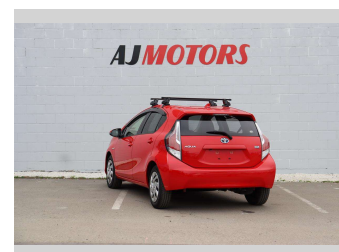

# 2015 Toyota Aqua S Push start/Heater seats/Cruise

**Purchase Price** **\$12,980**

Includes GST  
Excludes on-road costs of \$695

Finance may be available on this vehicle. Ask one of our friendly staff for more information.

<b>Body Style</b>	<b>4 door, Hatchback</b>	<b>Reg No.</b>	-
<b>Odometer</b>	<b>70,100 km</b>	<b>Ext Colour</b>	<b>Red</b>
<b>Engine</b>	<b>1500 cc, Hybrid</b>	<b>History</b>	<b>Ex-Overseas</b>
<b>Fuel Type</b>	<b>Hybrid</b>	<b>Seats</b>	<b>5 seats, Leather</b>
<b>Transmission</b>	<b>Automatic</b>	<b>CO2 Emissions</b>	★★★★☆
<b>Wheels</b>	<b>15", Hubcap</b>	<b>92 grams/km</b>	
<b>VIN</b>	<b>7AT0H65YX24376947</b>	<b>Energy Economy</b>	★★★★☆
<b>Interior</b>	<b>Black, Plastic</b>	<b>Annual fuel cost of \$1,530</b>	
<b>Safety</b>		<b>3.9L per 100km</b>	
	<small>Based on 2023 UCSR rating for 12-20 models</small>	<b>Cost per year is an estimate based on petrol price of \$2.80 per litre and an average distance of 14000 km. Emissions and Energy Economy figures standardised to 3P WLTP.</b>	
		<b>Stock ID: 22046</b>	