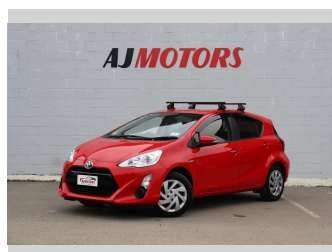

# 2015 Toyota Aqua S Push start/Heater seats/Cruise

**Purchase Price** **\$12,980**

Includes GST  
Excludes on-road costs of \$695

Finance may be available on this vehicle. Ask one of our friendly staff for more information.

<b>Body Style</b>	<b>4 door, Hatchback</b>	<b>Reg No.</b>	-
<b>Odometer</b>	<b>70,100 km</b>	<b>Ext Colour</b>	<b>Red</b>
<b>Engine</b>	<b>1500 cc, Hybrid</b>	<b>History</b>	<b>Ex-Overseas</b>
<b>Fuel Type</b>	<b>Hybrid</b>	<b>Seats</b>	<b>5 seats, Leather</b>
<b>Transmission</b>	<b>Automatic</b>	<b>CO2 Emissions</b>	★★★★☆
<b>Wheels</b>	<b>15", Hubcap</b>	<b>92 grams/km</b>	
<b>VIN</b>	<b>7AT0H65YX24376947</b>	<b>Energy Economy</b>	★★★★☆
<b>Interior</b>	<b>Black, Plastic</b>	<b>Annual fuel cost of \$1,530</b>	
<b>Safety</b>		<b>3.9L per 100km</b>	
	<small>Based on 2023 UCSR rating for 12-20 models</small>	<b>Cost per year is an estimate based on petrol price of \$2.80 per litre and an average distance of 14000 km. Emissions and Energy Economy figures standardised to 3P WLTP.</b>	
		<b>Stock ID: 22046</b>	