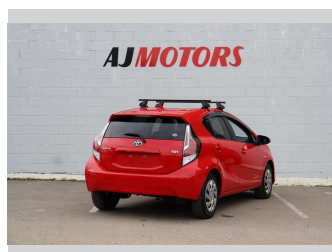

# 2015 Toyota Aqua S Push start/Heater seats/Cruise

**Purchase Price** **\$12,980**

Includes GST  
Excludes on-road costs of \$695

Finance may be available on this vehicle. Ask one of our friendly staff for more information.

<b>Body Style</b>	<b>4 door, Hatchback</b>	<b>Reg No.</b>	-
<b>Odometer</b>	<b>70,100 km</b>	<b>Ext Colour</b>	<b>Red</b>
<b>Engine</b>	<b>1500 cc, Hybrid</b>	<b>History</b>	<b>Ex-Overseas</b>
<b>Fuel Type</b>	<b>Hybrid</b>	<b>Seats</b>	<b>5 seats, Leather</b>
<b>Transmission</b>	<b>Automatic</b>	<b>CO2 Emissions</b>	★★★★☆
<b>Wheels</b>	<b>15", Hubcap</b>	<b>92 grams/km</b>	
<b>VIN</b>	<b>7AT0H65YX24376947</b>	<b>Energy Economy</b>	★★★★☆
<b>Interior</b>	<b>Black, Plastic</b>	<b>Annual fuel cost of \$1,530</b>	
<b>Safety</b>		<b>3.9L per 100km</b>	
	<small>Based on 2023 UCSR rating for 12-20 models</small>	<b>Cost per year is an estimate based on petrol price of \$2.80 per litre and an average distance of 14000 km. Emissions and Energy Economy figures standardised to 3P WLTP.</b>	
		<b>Stock ID: 22046</b>	