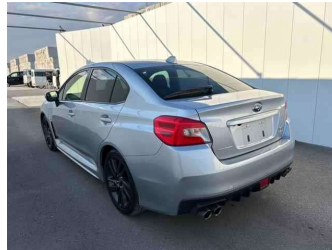

2014 Subaru WRX S4

Purchase Price **POA**
Includes GST, Registration & Licensing

Finance may be available on this vehicle. Ask one of our friendly staff for more information.

Gain peace of mind with Mechanical Breakdown Insurance. **Ask us how.**

Top features

None Listed

Body Style
-

Odometer
46,111 km

Engine
2000 cc

Fuel Type
Petrol

Transmission
Paddle Shift

Wheels
-