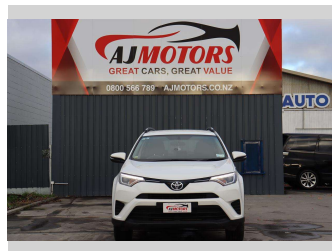

2018 Toyota RAV4 GX 2.0P/CVT

Purchase Price **\$17,988**

Includes GST
Excludes on-road costs of \$295

Finance may be available on this vehicle. Ask one of our friendly staff for more information.

Gain peace of mind with Mechanical Breakdown Insurance. **Ask us how.**

Body Style
4 door, RV/SUV

Odometer
129,200 km

Engine
2000 cc, Internal Combustion

Fuel Type
Petrol

Transmission
Automatic, 2WD

Wheels
17", Factory Alloys

VIN
JTMZDREV40J133858

Interior
Black, Plastic