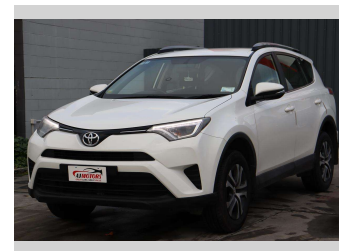

2018 Toyota RAV4 GX 2.0P/CVT

Purchase Price **\$17,988**

Includes GST
Excludes on-road costs of \$295

Finance may be available on this vehicle. Ask one of our friendly staff for more information.

Gain peace of mind with Mechanical Breakdown Insurance. **Ask us how.**

Body Style
4 door, RV/SUV

Odometer
129,200 km

Engine
2000 cc, Internal Combustion

Fuel Type
Petrol

Transmission
Automatic, 2WD

Wheels
17", Factory Alloys

VIN
JTMZDREV40J133858

Interior
Black, Plastic