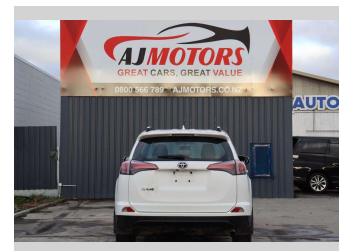

2018 Toyota RAV4 GX 2.0P/CVT

Purchase Price **\$17,988**

Includes GST
Excludes on-road costs of \$295

Finance may be available on this vehicle. Ask one of our friendly staff for more information.

Gain peace of mind with Mechanical Breakdown Insurance. **Ask us how.**

Body Style
4 door, RV/SUV

Odometer
129,200 km

Engine
2000 cc, Internal Combustion

Fuel Type
Petrol

Transmission
Automatic, 2WD

Wheels
17", Factory Alloys

VIN
JTMZDREV40J133858

Interior
Black, Plastic