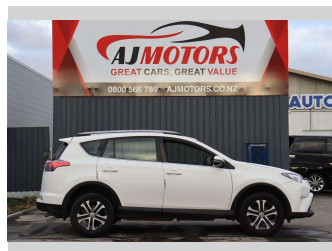

2018 Toyota RAV4 GX 2.0P/CVT

Purchase Price **\$17,988**

Includes GST
Excludes on-road costs of \$295

Finance may be available on this vehicle. Ask one of our friendly staff for more information.

Gain peace of mind with Mechanical Breakdown Insurance. **Ask us how.**

Body Style
4 door, RV/SUV

Odometer
129,200 km

Engine
2000 cc, Internal Combustion

Fuel Type
Petrol

Transmission
Automatic, 2WD

Wheels
17", Factory Alloys

VIN
JTMZDREV40J133858

Interior
Black, Plastic