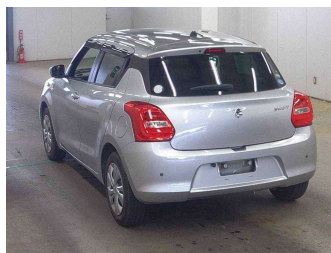

# 2018 Suzuki Swift 5D XG

**Purchase Price** **POA**  
Includes GST, Registration & Licensing

Finance may be available on this vehicle. Ask one of our friendly staff for more information.

Gain peace of mind with Mechanical Breakdown Insurance. **Ask us how.**

**Top features**  
None Listed

Body Style

-

Odometer  
**45,384 km**

Engine  
**1200 cc**

Fuel Type  
**Petrol**

Transmission  
**CVT**

Wheels  
-