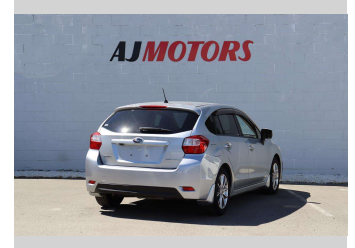

2013 Subaru Impreza SPORT 2.0I EYESIGHT

Purchase Price

\$11,980

Includes GST
Excludes on-road costs of \$695

Finance may be available on this vehicle. Ask one of our friendly staff for more information.

finance
NOW

Body Style

4 door, Hatchback

Odometer

106,300 km

Engine

2000 cc, Internal Combustion

Fuel Type

Petrol

Transmission

Automatic

Wheels

16", Factory Alloys

VIN

7AT0GF09X24042783

Interior

Black, Plastic