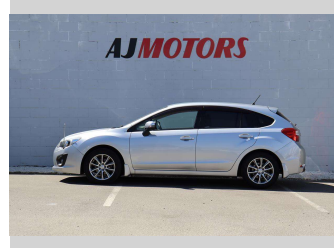

2013 Subaru Impreza SPORT 2.0I EYESIGHT

Purchase Price

\$11,980

Includes GST
Excludes on-road costs of \$695

Finance may be available on this vehicle. Ask one of our friendly staff for more information.

finance
NOW

Body Style

4 door, Hatchback

Odometer

106,300 km

Engine

2000 cc, Internal Combustion

Fuel Type

Petrol

Transmission

Automatic

Wheels

16", Factory Alloys

VIN

7AT0GF09X24042783

Interior

Black, Plastic