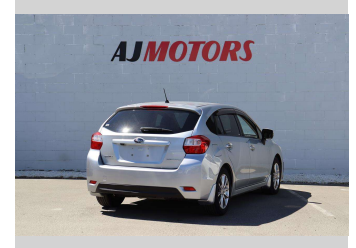

2013 Subaru Impreza SPORT 2.0I EYESIGHT

Purchase Price

\$11,980

Includes GST
Excludes on-road costs of \$695

Finance may be available on this vehicle. Ask one of our friendly staff for more information.

finance
NOW

Body Style

4 door, Hatchback

Odometer

106,300 km

Engine

2000 cc, Internal Combustion

Fuel Type

Petrol

Transmission

Automatic

Wheels

16", Factory Alloys

VIN

7AT0GF09X24042783

Interior

Black, Plastic