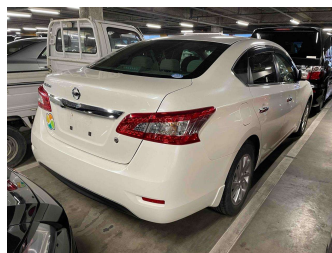

2013 Nissan Bluebird SYLPHY G

Purchase Price **POA**
Includes GST, Registration & Licensing

Finance may be available on this vehicle. Ask one of our friendly staff for more information.

Gain peace of mind with Mechanical Breakdown Insurance. **Ask us how.**

Top features
None Listed

Body Style
-

Odometer
43,965 km

Engine
1800 cc

Fuel Type
Petrol

Transmission
CVT

Wheels
-

VIN
-