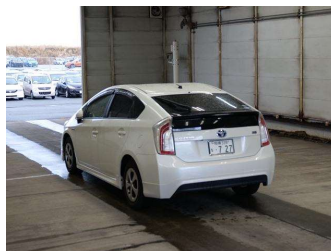

2016 Toyota Prius

Purchase Price **POA**
Includes GST, Registration & Licensing

Finance may be available on this vehicle. Ask one of our friendly staff for more information.

Gain peace of mind with Mechanical Breakdown Insurance. **Ask us how.**

Top features
None Listed

Body Style
-

Odometer
85,848 km

Engine
1800 cc

Fuel Type
Hybrid

Transmission
CVT

Wheels
-

VIN
-