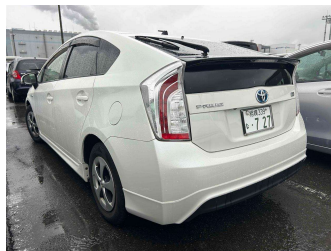

2016 Toyota Prius

Purchase Price **POA**
Includes GST, Registration & Licensing

Finance may be available on this vehicle. Ask one of our friendly staff for more information.

Gain peace of mind with Mechanical Breakdown Insurance. **Ask us how.**

Top features
None Listed

Body Style
-

Odometer
85,848 km

Engine
1800 cc

Fuel Type
Hybrid

Transmission
CVT

Wheels
-

VIN
-

Interior
-

Safety
-

Reg No.
-

Ext Colour
Pearl

History
Ex-Overseas

Seats
-

CO2 Emissions
-

Energy Economy
-