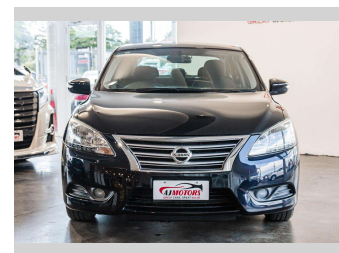

# 2013 Nissan Sylphy Bluebird 1.8l Push Start

**Purchase Price** **POA**  
Includes GST, Registration & Licensing

Finance may be available on this vehicle. Ask one of our friendly staff for more information.

Gain peace of mind with Mechanical Breakdown Insurance. **Ask us how.**

**Top features**

None Listed

Body Style  
**Sedan**

Odometer  
**79,200 km**

Engine  
**1800 cc, Internal Combustion**

Fuel Type  
**Petrol**

Transmission  
**Automatic**

Wheels  
-

VIN  
**7AT0DH7FX24012153**

Interior  
-

Safety  
  
Based on 2024 VSRR rating

Reg No.  
-

Ext Colour  
**Black**

History  
**Ex-Overseas**