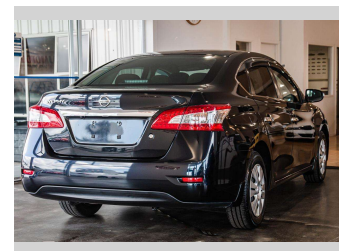

# 2013 Nissan Sylphy Bluebird 1.8l Push Start

**Purchase Price** **POA**  
Includes GST, Registration & Licensing

Finance may be available on this vehicle. Ask one of our friendly staff for more information.

Gain peace of mind with Mechanical Breakdown Insurance. **Ask us how.**

**Top features**

None Listed

Body Style  
**Sedan**

Odometer  
**79,200 km**

Engine  
**1800 cc, Internal Combustion**

Fuel Type  
**Petrol**