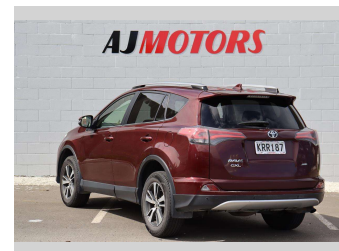

2017 Toyota RAV4 GXL 2.5P/4WD/6AT

Purchase Price **\$14,980**
Includes GST
 Excludes on-road costs of \$295

Finance may be available on this vehicle. Ask one of our friendly staff for more information.

Gain peace of mind with Mechanical Breakdown Insurance. **Ask us how.**

Body Style
4 door, RV/SUV

Odometer
261,500 km

Engine
2494 cc, Internal Combustion

Fuel Type
Petrol

Transmission
6-Speed Automatic, AWD

Wheels
17", Factory Alloys

VIN
JTMRFREV50D215929

Interior
Grey and Blue, Plastic