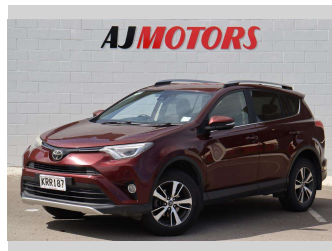

2017 Toyota RAV4 GXL 2.5P/4WD/6AT

Purchase Price **\$14,980**
Includes GST
 Excludes on-road costs of \$295

Finance may be available on this vehicle. Ask one of our friendly staff for more information.

Gain peace of mind with Mechanical Breakdown Insurance. **Ask us how.**

Body Style
4 door, RV/SUV

Odometer
261,500 km

Engine
2494 cc, Internal Combustion

Fuel Type
Petrol

Transmission
6-Speed Automatic, AWD

Wheels
17", Factory Alloys

VIN
JTMRFREV50D215929

Interior
Grey and Blue, Plastic