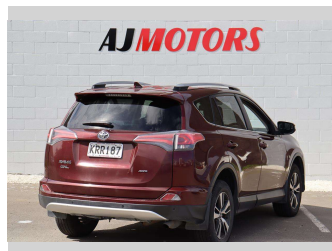

2017 Toyota RAV4 GXL 2.5P/4WD/6AT

Purchase Price **\$14,980**
Includes GST
 Excludes on-road costs of \$295

Finance may be available on this vehicle. Ask one of our friendly staff for more information.

Gain peace of mind with Mechanical Breakdown Insurance. **Ask us how.**

Body Style
4 door, RV/SUV

Odometer
261,500 km

Engine
2494 cc, Internal Combustion

Fuel Type
Petrol

Transmission
6-Speed Automatic, AWD

Wheels
17", Factory Alloys

VIN
JTMRFREV50D215929

Interior
Grey and Blue, Plastic