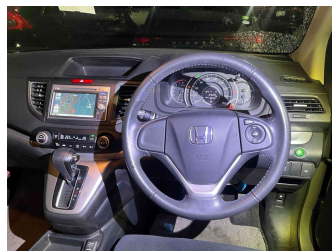

2012 Honda CR-V 20G

Purchase Price **POA**
Includes GST, Registration & Licensing

Finance may be available on this vehicle. Ask one of our friendly staff for more information.

Gain peace of mind with Mechanical Breakdown Insurance. **Ask us how.**

Top features
None Listed

Body Style

-

Odometer

77,000 km

Engine

2000 cc

Fuel Type