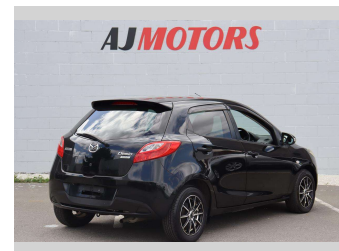

2014 Mazda Demio 13- SKYACTIVE

Purchase Price **\$9,487**
Includes GST
 Excludes on-road costs of \$695

Finance may be available on this vehicle. Ask one of our friendly staff for more information.

Gain peace of mind with Mechanical Breakdown Insurance. **Ask us how.**

Body Style
4 door, Hatchback

Odometer
60,000 km

Engine
1300 cc, Internal Combustion

Fuel Type
Petrol

Transmission
Automatic, Front Wheel

Wheels
14", Custom Alloys

VIN
7AT0C12HX23169423

Interior
Black, Plastic