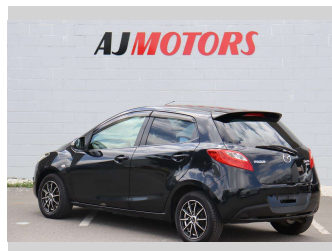

2014 Mazda Demio 13- SKYACTIVE

Purchase Price **\$9,487**
Includes GST
 Excludes on-road costs of \$695

Finance may be available on this vehicle. Ask one of our friendly staff for more information.

Gain peace of mind with Mechanical Breakdown Insurance. **Ask us how.**

Body Style
4 door, Hatchback

Odometer
60,000 km

Engine
1300 cc, Internal Combustion

Fuel Type
Petrol

Transmission
Automatic, Front Wheel

Wheels
14", Custom Alloys

VIN
7AT0C12HX23169423

Interior
Black, Plastic