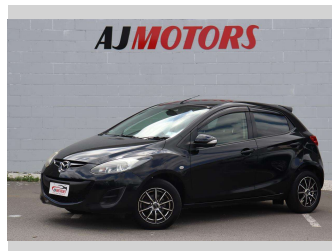

2014 Mazda Demio 13- SKYACTIVE

Purchase Price **\$9,487**
Includes GST
 Excludes on-road costs of \$695

Finance may be available on this vehicle. Ask one of our friendly staff for more information.

Gain peace of mind with Mechanical Breakdown Insurance. **Ask us how.**

Body Style
4 door, Hatchback

Odometer
60,000 km

Engine
1300 cc, Internal Combustion

Fuel Type
Petrol

Transmission
Automatic, Front Wheel

Wheels
14", Custom Alloys

VIN
7AT0C12HX23169423

Interior
Black, Plastic