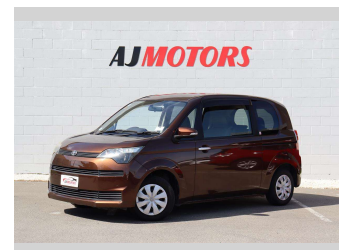

# 2013 Toyota Spade Power sliding door

**Purchase Price** **\$7,980**

Includes GST  
Excludes on-road costs of \$695

Finance may be available on this vehicle. Ask one of our friendly staff for more information.

Body Style  
**3 door, Hatchback**

Odometer  
**75,100 km**

Engine  
**1329 cc, Internal Combustion**

Fuel Type  
**Petrol**

Transmission  
**Automatic, 2WD**

Wheels  
**14", Hubcap**

VIN  
**7AT0H662X24011897**