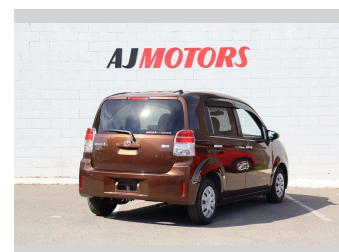

# 2013 Toyota Spade Power sliding door

**Purchase Price** **\$7,980**

Includes GST  
Excludes on-road costs of \$695

Finance may be available on this vehicle. Ask one of our friendly staff for more information.

Body Style  
**3 door, Hatchback**

Odometer  
**75,100 km**

Engine  
**1329 cc, Internal Combustion**

Fuel Type  
**Petrol**

Transmission  
**Automatic, 2WD**

Wheels  
**14", Hubcap**

VIN  
**7AT0H662X24011897**