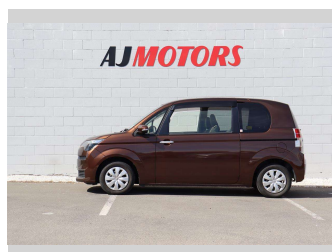

# 2013 Toyota Spade Power sliding door

**Purchase Price** **\$7,980**

Includes GST  
Excludes on-road costs of \$695

Finance may be available on this vehicle. Ask one of our friendly staff for more information.

Body Style  
**3 door, Hatchback**

Odometer  
**75,100 km**

Engine  
**1329 cc, Internal Combustion**

Fuel Type  
**Petrol**

Transmission  
**Automatic, 2WD**

Wheels  
**14", Hubcap**

VIN  
**7AT0H662X24011897**