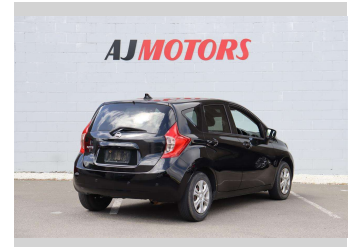

2015 Nissan Note X

Purchase Price

\$8,980

Includes GST
Excludes on-road costs of \$295

Finance may be available on this vehicle. Ask one of our friendly staff for more information.

finance
NOW

Gain peace of mind with Mechanical Breakdown Insurance. **Ask us how.**

Body Style

4 door, Hatchback

Odometer

121,500 km

Engine

1200 cc, Internal Combustion

Fuel Type

Petrol

Transmission

Automatic, Front Wheel

Wheels

14", Hubcap

VIN

7AT0DH79X23437658

Interior

grey, Plastic