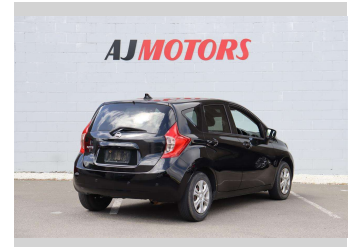

2015 Nissan Note X

Purchase Price

\$8,488

Includes GST
Excludes on-road costs of \$295

Finance may be available on this vehicle. Ask one of our friendly staff for more information.

finance
NOW

Gain peace of mind with Mechanical Breakdown Insurance. **Ask us how.**

Body Style

4 door, Hatchback

Odometer

121,500 km

Engine

1200 cc, Internal Combustion

Fuel Type

Petrol

Transmission

Automatic, Front Wheel

Wheels

14", Hubcap

VIN

7AT0DH79X23437658

Interior

grey, Plastic