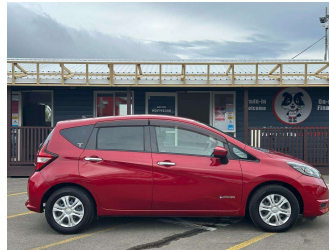

# 2017 Nissan Note E- POWER X

**Purchase Price** **\$12,588**

Includes GST  
Excludes on-road costs of \$695

Finance may be available on this vehicle. Ask one of our friendly staff for more information.

Gain peace of mind with Mechanical Breakdown Insurance. **Ask us how.**

Body Style  
**5 door, Hatchback**

Odometer  
**101,898 km**

Engine  
**1200 cc, Hybrid**

Fuel Type  
**Hybrid**

Transmission  
**Automatic**

Wheels  
**14", Hubcap**

VIN  
-

Interior  
**black and white, Plastic**

Safety  
  
Based on 2024 VSRR rating

Reg No.  
-

Ext Colour  
**Red**

History  
**Ex-Overseas**

Seats  
**5 seats, Fabric**

CO2 Emissions  
**★★★★☆**  
**91 grams/km**

Energy Economy  
**★★★★☆**  
**Annual fuel cost of \$1,490**  
**3.8L per 100km**