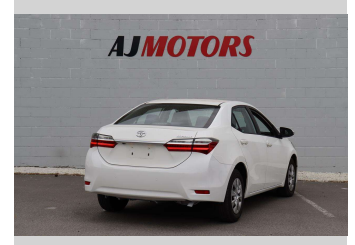

# 2017 Toyota Corolla GX (NZ New)

Purchase Price

**\$12,980**

Includes GST  
Excludes on-road costs of \$295

Finance may be available on this vehicle. Ask one of our friendly staff for more information.

finance  
**NOW**