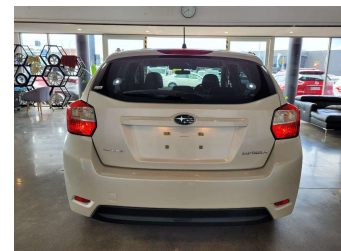

2012 Subaru Impreza SPORTS

Purchase Price **\$12,980**

Includes GST
Excludes on-road costs of \$695

Finance may be available on this vehicle. Ask one of our friendly staff for more information.

Gain peace of mind with Mechanical Breakdown Insurance. **Ask us how.**

Body Style
5 door, Hatchback

Odometer
49,581 km

Engine
1995 cc, Internal Combustion

Fuel Type
Petrol

Transmission
Automatic

Wheels
16", Factory Alloys

VIN
7AT0GF09X24005982

Interior
Black, Plastic