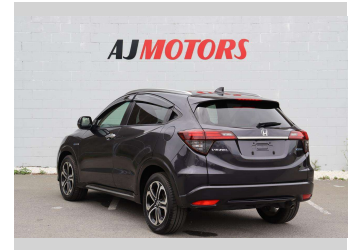

2019 Honda Vezel HYBRID Z WITH HONDA SENSING

Purchase Price **\$27,980**

Includes GST
Excludes on-road costs of \$695

Finance may be available on this vehicle. Ask one of our friendly staff for more information.

Body Style
4 door, RV/SUV

Odometer
66,400 km

Engine
1500 cc, Hybrid

Fuel Type
Hybrid

Transmission
Automatic, 2WD

Wheels
17", Factory Alloys

VIN
7AT08GDHX24353968

Interior
black and orange