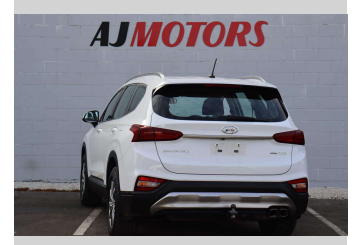

2019 Hyundai Santa Fe TM 7ST 4WD (NZ NEW)

Purchase Price **\$27,988**
Includes GST
 Excludes on-road costs of \$295

Finance may be available on this vehicle. Ask one of our friendly staff for more information.

Body Style
4 door, RV/SUV

Odometer
130,000 km

Engine
2199 cc, Internal Combustion

Fuel Type
Diesel

Transmission
Automatic, 4WD

Wheels
18", Factory Alloys

VIN
KMHS281CSKU180156

Interior
Black, Plastic