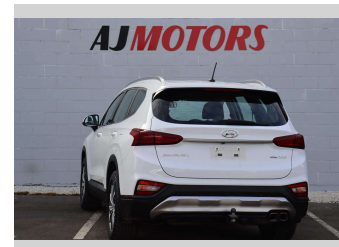

2019 Hyundai Santa Fe TM 7ST 4WD (NZ NEW)

Purchase Price **\$26,987**
Includes GST
 Excludes on-road costs of \$295

Finance may be available on this vehicle. Ask one of our friendly staff for more information.

Body Style
4 door, RV/SUV

Odometer
130,000 km

Engine
2199 cc, Internal Combustion

Fuel Type
Diesel

Transmission
Automatic, 4WD

Wheels
18", Factory Alloys

VIN
KMHS281CSKU180156

Interior
Black, Plastic