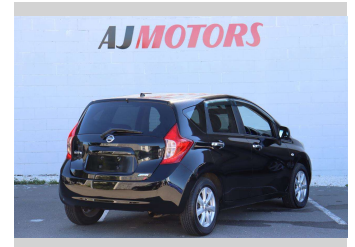

2013 Nissan Note MEDALIST

Purchase Price **\$8,487**
Includes GST
 Excludes on-road costs of \$695

Finance may be available on this vehicle. Ask one of our friendly staff for more information.

Gain peace of mind with Mechanical Breakdown Insurance. **Ask us how.**

Body Style
4 door, Hatchback

Odometer
58,000 km

Engine
1200 cc, Internal Combustion

Fuel Type
Petrol

Transmission
Automatic, Front Wheel

Wheels
15", Factory Alloys

VIN
7AT0DH79X23066046

Interior
Black, Plastic

Based on 2023 VSRR rating

Reg No.
 -

Ext Colour
Black

History
Ex-Overseas

Seats
5 seats, Leather Accented

CO2 Emissions
★★★★☆
119 grams/km

Energy Economy
★★★★☆☆

Annual fuel cost of \$2,000
5.1L per 100km