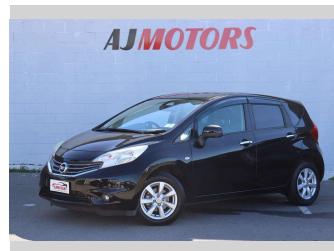

# 2013 Nissan Note MEDALIST

**Purchase Price** **\$7,987**  
Includes GST  
 Excludes on-road costs of \$695

Finance may be available on this vehicle. Ask one of our friendly staff for more information.

Body Style  
**4 door, Hatchback**

Odometer  
**58,000 km**

Engine  
**1200 cc, Internal Combustion**

Fuel Type  
**Petrol**

Transmission  
**Automatic, Front Wheel**

Wheels  
**15", Factory Alloys**

VIN  
**7AT0DH79X23066046**

Interior  
**Black, Plastic**

Safety  
  
 Based on 2023 VSRR rating

Reg No.  
 -

Ext Colour  
**Black**

History  
**Ex-Overseas**

Seats  
**5 seats, Leather Accented**

CO2 Emissions  
**★★★★☆**  
**119 grams/km**