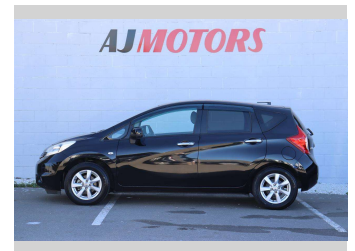

# 2013 Nissan Note MEDALIST

**Purchase Price** **\$7,987**  
Includes GST  
 Excludes on-road costs of \$695

Finance may be available on this vehicle. Ask one of our friendly staff for more information.

Body Style  
**4 door, Hatchback**

Odometer  
**58,000 km**

Engine  
**1200 cc, Internal Combustion**

Fuel Type  
**Petrol**

Transmission  
**Automatic, Front Wheel**

Wheels  
**15", Factory Alloys**

VIN  
**7AT0DH79X23066046**

Interior  
**Black, Plastic**

Safety  
  
 Based on 2023 VSRR rating

Reg No.  
 -

Ext Colour  
**Black**

History  
**Ex-Overseas**

Seats  
**5 seats, Leather Accented**

CO2 Emissions  
**★★★★☆**  
**119 grams/km**