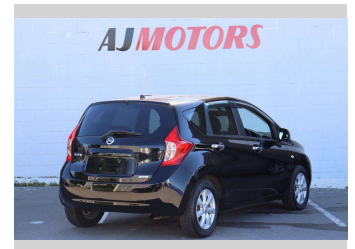

# 2013 Nissan Note MEDALIST

**Purchase Price** **\$7,987**  
Includes GST  
 Excludes on-road costs of \$695

Finance may be available on this vehicle. Ask one of our friendly staff for more information.

Body Style  
**4 door, Hatchback**

Odometer  
**58,000 km**

Engine  
**1200 cc, Internal Combustion**

Fuel Type  
**Petrol**

Transmission  
**Automatic, Front Wheel**

Wheels  
**15", Factory Alloys**

VIN  
**7AT0DH79X23066046**