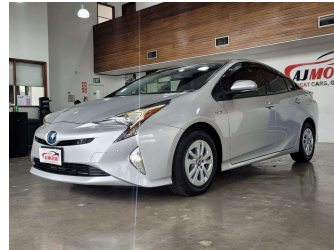

2018 Toyota Prius New Shape

Purchase Price

\$20,980

Includes GST
Excludes on-road costs of \$695

Finance may be available on this vehicle. Ask one of our friendly staff for more information.

Gain peace of mind with Mechanical Breakdown Insurance. **Ask us how.**

Body Style
5 door, Hatchback

Odometer
86,819 km

Engine
1800 cc, Hybrid

Fuel Type
Hybrid

Transmission
Automatic, Front Wheel

Wheels
15", Factory Alloys

VIN
7AT0H637X24076073

Interior
Black, Plastic

Safety

Based on 2023 VSRR rating

Reg No.

-

Ext Colour
Silver

History
Ex-Overseas

Seats
5 seats, Fabric

CO2 Emissions
★★★★☆
85 grams/km