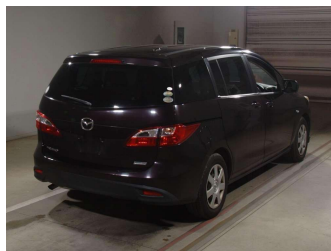

2013 Mazda Premacy

Purchase Price **POA**
Includes GST, Registration & Licensing

Finance may be available on this vehicle. Ask one of our friendly staff for more information.

Gain peace of mind with Mechanical Breakdown Insurance. **Ask us how.**

Top features
None Listed

Body Style

-

Odometer

106,549 km

Engine

2000 cc

Fuel Type