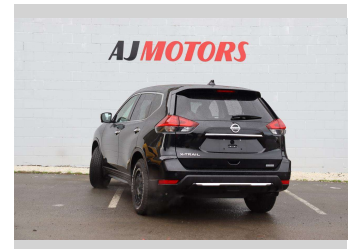

2018 Nissan X-Trail 20X

Purchase Price **\$23,980**

Includes GST
Excludes on-road costs of \$695

Finance may be available on this vehicle. Ask one of our friendly staff for more information.

Gain peace of mind with Mechanical Breakdown Insurance. **Ask us how.**

Body Style
4 door, RV/SUV

Odometer
59,800 km

Engine
2000 cc, Internal Combustion

Fuel Type
Petrol

Transmission
Automatic, 2WD

Wheels
17", Custom Alloys

VIN
7AT0DH6LX24049297

Interior
Black, Plastic