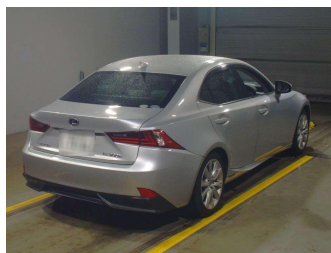

2014 Lexus IS

Purchase Price **POA**
Includes GST, Registration & Licensing

Finance may be available on this vehicle. Ask one of our friendly staff for more information.

Gain peace of mind with Mechanical Breakdown Insurance. **Ask us how.**

Top features
None Listed

Body Style
-

Odometer
105,289 km

Engine
2500 cc

Fuel Type
Hybrid

Transmission
CVT

Wheels
-

VIN
-