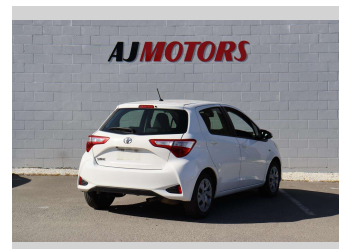

2019 Toyota Yaris GX (NZ New)

Purchase Price

\$11,980

Includes GST
Excludes on-road costs of \$295

Finance may be available on this vehicle. Ask one of our friendly staff for more information.

finance
NOW

Gain peace of mind with Mechanical Breakdown Insurance. **Ask us how.**