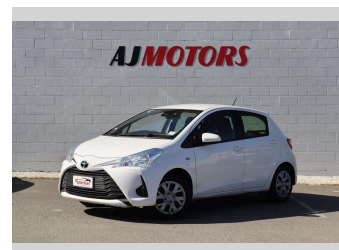

2019 Toyota Yaris GX (NZ New)

Purchase Price

\$11,980

Includes GST
Excludes on-road costs of \$295

Finance may be available on this vehicle. Ask one of our friendly staff for more information.

finance
NOW

Gain peace of mind with Mechanical Breakdown Insurance. **Ask us how.**

Body Style

4 door, Hatchback

Odometer

122,700 km

Engine

1300 cc, Internal Combustion

Fuel Type

Petrol