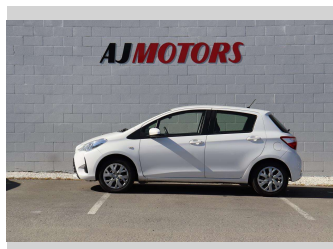

2019 Toyota Yaris GX (NZ New)

Purchase Price

\$11,980

Includes GST
Excludes on-road costs of \$295

Finance may be available on this vehicle. Ask one of our friendly staff for more information.

finance
NOW

Gain peace of mind with Mechanical Breakdown Insurance. **Ask us how.**

Body Style

4 door, Hatchback

Odometer

122,700 km

Engine

1300 cc, Internal Combustion

Fuel Type

Petrol