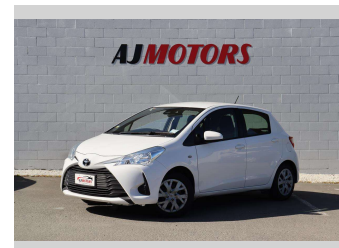

2019 Toyota Yaris GX (NZ New)

Purchase Price

\$11,980

Includes GST
Excludes on-road costs of \$295

Finance may be available on this vehicle. Ask one of our friendly staff for more information.

finance
NOW

Gain peace of mind with Mechanical Breakdown Insurance. **Ask us how.**

Body Style

4 door, Hatchback

Odometer

122,700 km

Engine

1300 cc, Internal Combustion

Fuel Type

Petrol