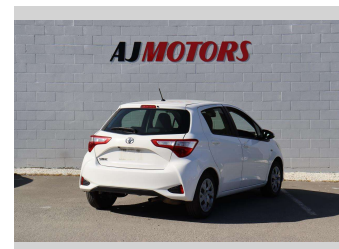

2019 Toyota Yaris GX (NZ New)

Purchase Price

\$11,980

Includes GST
Excludes on-road costs of \$295

Finance may be available on this vehicle. Ask one of our friendly staff for more information.

finance
NOW

Gain peace of mind with Mechanical Breakdown Insurance. **Ask us how.**