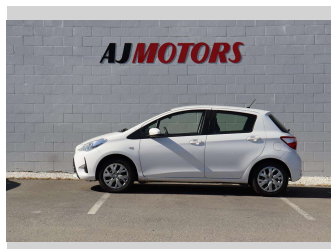

2019 Toyota Yaris GX (NZ New)

Purchase Price

\$11,980

Includes GST
Excludes on-road costs of \$295

Finance may be available on this vehicle. Ask one of our friendly staff for more information.

finance
NOW

Gain peace of mind with Mechanical Breakdown Insurance. **Ask us how.**

Body Style

4 door, Hatchback

Odometer

122,700 km

Engine

1300 cc, Internal Combustion

Fuel Type

Petrol