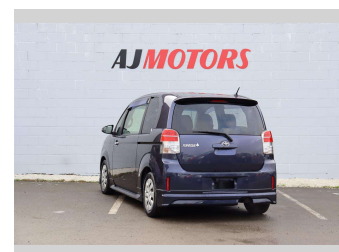

2015 Toyota Spade 1.5 Push Start

Purchase Price **\$9,480**

Includes GST
Excludes on-road costs of \$695

Finance may be available on this vehicle. Ask one of our friendly staff for more information.

Gain peace of mind with Mechanical Breakdown Insurance. **Ask us how.**

Body Style
4 door, Hatchback

Odometer
107,400 km

Engine
1500 cc, Internal Combustion

Fuel Type
Petrol

Transmission
Automatic, Front Wheel

Wheels
15", Hubcap

VIN
7AT0H662X24154746

Interior
black and purple