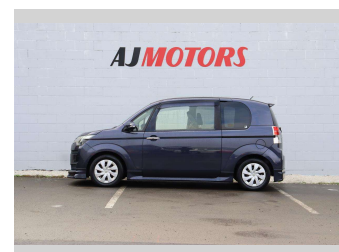

2015 Toyota Spade 1.5 Push Start

Purchase Price **\$9,480**

Includes GST
Excludes on-road costs of \$695

Finance may be available on this vehicle. Ask one of our friendly staff for more information.

Gain peace of mind with Mechanical Breakdown Insurance. **Ask us how.**

Body Style
4 door, Hatchback

Odometer
107,400 km

Engine
1500 cc, Internal Combustion

Fuel Type
Petrol

Transmission
Automatic, Front Wheel

Wheels
15", Hubcap

VIN
7AT0H662X24154746

Interior
black and purple