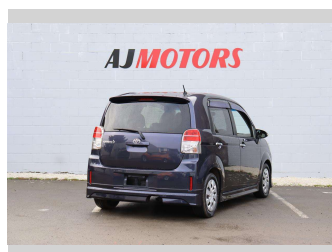

2015 Toyota Spade 1.5 Push Start

Purchase Price **\$9,480**

Includes GST
Excludes on-road costs of \$695

Finance may be available on this vehicle. Ask one of our friendly staff for more information.

Gain peace of mind with Mechanical Breakdown Insurance. **Ask us how.**

Body Style
4 door, Hatchback

Odometer
107,400 km

Engine
1500 cc, Internal Combustion

Fuel Type
Petrol

Transmission
Automatic, Front Wheel

Wheels
15", Hubcap

VIN
7AT0H662X24154746

Interior
black and purple