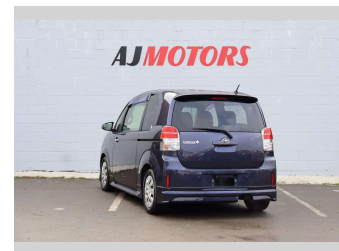

2015 Toyota Spade 1.5 Push Start

Purchase Price **\$8,987**

Includes GST
Excludes on-road costs of \$695

Finance may be available on this vehicle. Ask one of our friendly staff for more information.

Gain peace of mind with Mechanical Breakdown Insurance. **Ask us how.**

Body Style
4 door, Hatchback

Odometer
107,400 km

Engine
1500 cc, Internal Combustion

Fuel Type
Petrol

Transmission
Automatic, Front Wheel

Wheels
15", Hubcap

VIN
7AT0H662X24154746

Interior
black and purple