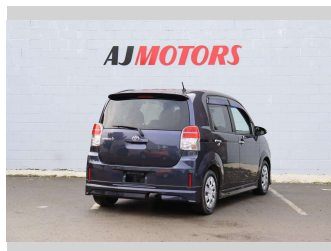

2015 Toyota Spade 1.5 Push Start

Purchase Price **\$8,987**

Includes GST
Excludes on-road costs of \$695

Finance may be available on this vehicle. Ask one of our friendly staff for more information.

Gain peace of mind with Mechanical Breakdown Insurance. **Ask us how.**

Body Style
4 door, Hatchback

Odometer
107,400 km

Engine
1500 cc, Internal Combustion

Fuel Type
Petrol

Transmission
Automatic, Front Wheel

Wheels
15", Hubcap

VIN
7AT0H662X24154746

Interior
black and purple