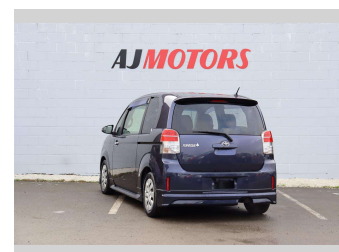

# 2015 Toyota Spade 1.5 Push Start

**Purchase Price** **\$8,487**

Includes GST  
Excludes on-road costs of \$695

Finance may be available on this vehicle. Ask one of our friendly staff for more information.

Body Style  
**4 door, Hatchback**

Odometer  
**107,400 km**

Engine  
**1500 cc, Internal Combustion**

Fuel Type  
**Petrol**

Transmission  
**Automatic, Front Wheel**

Wheels  
**15", Hubcap**

VIN  
**7AT0H662X24154746**