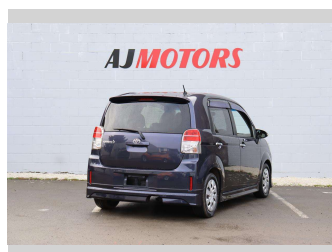

# 2015 Toyota Spade 1.5 Push Start

**Purchase Price** **\$8,487**

Includes GST  
Excludes on-road costs of \$695

Finance may be available on this vehicle. Ask one of our friendly staff for more information.

Body Style  
**4 door, Hatchback**

Odometer  
**107,400 km**

Engine  
**1500 cc, Internal Combustion**

Fuel Type  
**Petrol**

Transmission  
**Automatic, Front Wheel**

Wheels  
**15", Hubcap**

VIN  
**7AT0H662X24154746**