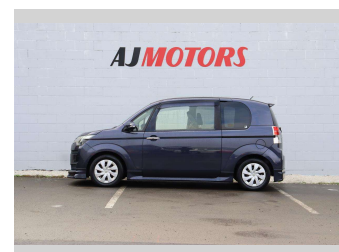

# 2015 Toyota Spade 1.5 Push Start

**Purchase Price** **\$8,487**

Includes GST  
Excludes on-road costs of \$695

Finance may be available on this vehicle. Ask one of our friendly staff for more information.

Body Style  
**4 door, Hatchback**

Odometer  
**107,400 km**

Engine  
**1500 cc, Internal Combustion**

Fuel Type  
**Petrol**

Transmission  
**Automatic, Front Wheel**

Wheels  
**15", Hubcap**

VIN  
**7AT0H662X24154746**