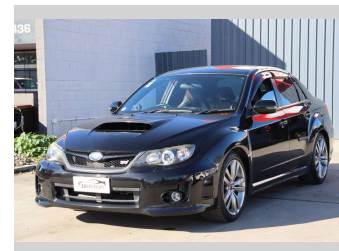

# 2012 Subaru Impreza WRX STI A-Line

**Purchase Price** **\$20,988**

Includes GST  
Excludes on-road costs of \$695

Finance may be available on this vehicle. Ask one of our friendly staff for more information.

Body Style  
**4 door, Sedan**

Odometer  
**106,500 km**

Engine  
**2500 cc, Internal Combustion**

Fuel Type  
**Petrol**

Transmission  
**Automatic, AWD**

Wheels  
**18", Custom Alloys**

VIN  
**7AT0GF09X24367071**

Interior  
**Black, Plastic**

Safety

Based on 2023 UCSR rating for 07-11 models

Reg No.  
-

Ext Colour  
**Black**

History  
**Ex-Overseas**

Seats  
**5 seats, Leather**

CO2 Emissions  
★☆☆☆☆  
**275 grams/km**