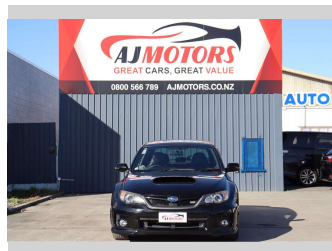

# 2012 Subaru Impreza WRX STI A-Line

**Purchase Price** **\$20,988**

Includes GST  
Excludes on-road costs of \$695

Finance may be available on this vehicle. Ask one of our friendly staff for more information.

Body Style  
**4 door, Sedan**

Odometer  
**106,500 km**

Engine  
**2500 cc, Internal Combustion**

Fuel Type  
**Petrol**

Transmission  
**Automatic, AWD**

Wheels  
**18", Custom Alloys**

VIN  
**7AT0GF09X24367071**