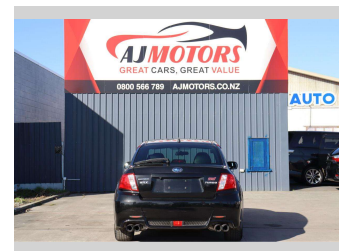

# 2012 Subaru Impreza WRX STI A-Line

**Purchase Price** **\$20,988**

Includes GST  
Excludes on-road costs of \$695

Finance may be available on this vehicle. Ask one of our friendly staff for more information.

Body Style  
**4 door, Sedan**

Odometer  
**106,500 km**

Engine  
**2500 cc, Internal Combustion**

Fuel Type  
**Petrol**

Transmission  
**Automatic, AWD**

Wheels  
**18", Custom Alloys**

VIN  
**7AT0GF09X24367071**