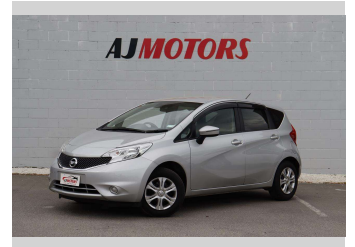

2015 Nissan Note 12S New Shape

Purchase Price

\$9,980

Includes GST
Excludes on-road costs of \$295

Finance may be available on this vehicle. Ask one of our friendly staff for more information.

finance
NOW

Gain peace of mind with Mechanical Breakdown Insurance. **Ask us how.**

Body Style

4 door, Hatchback

Odometer

44,400 km

Engine

1200 cc, Internal Combustion

Fuel Type

Petrol

Transmission

Automatic

Wheels

14", Hubcap

VIN

7AT0DH79X24321042

Interior

Black, Plastic