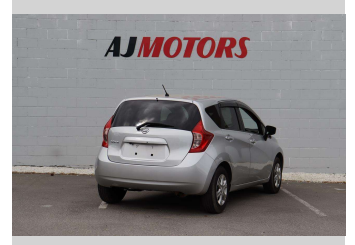

2015 Nissan Note 12S New Shape

Purchase Price

\$9,980

Includes GST
Excludes on-road costs of \$295

Finance may be available on this vehicle. Ask one of our friendly staff for more information.

finance
NOW

Gain peace of mind with Mechanical Breakdown Insurance. **Ask us how.**

autosure
INSURANCE

Top features

- » ABS
- » Air Conditioning
- » Auto air-condition
- » Bluetooth
- » Central Locking
- » Child seat anchor poin...
- » Dynamic Chassis Contro...
- » Inside rear view mirro...
- » Keyless entry
- » Power window
- » Push button start
- » Rear Wiper
- » Reversing Camera
- » Side Skirts
- » Smart key system with...

Body Style

4 door, Hatchback

Odometer

44,400 km

Engine

1200 cc, Internal Combustion

Fuel Type

Petrol